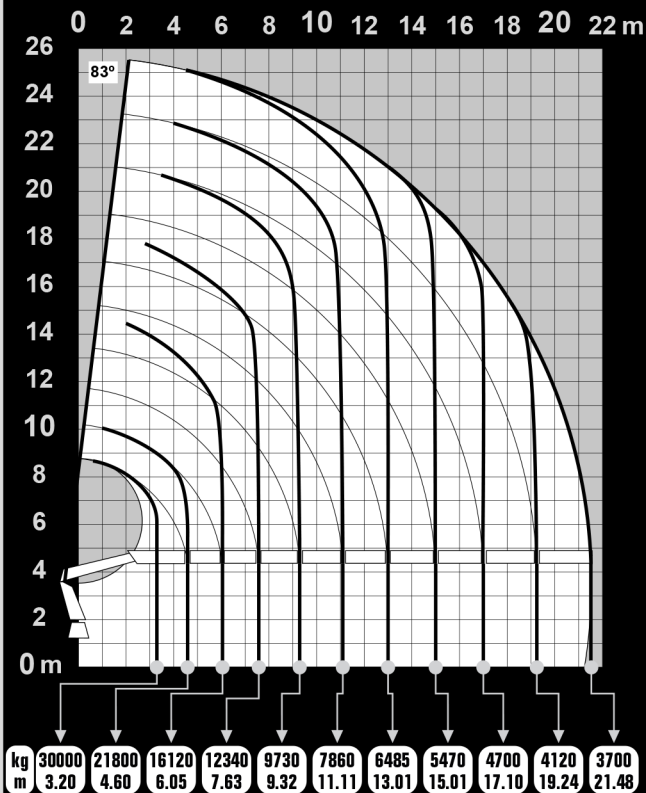

EFFER iQ.1400 HiPro E-9

PRELIMINARY