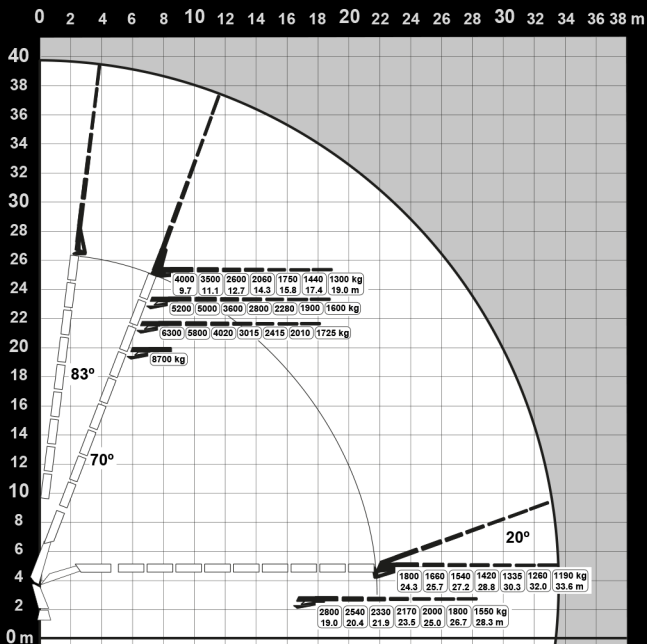

EFFER iQ.1400 HiPro E-9 JIB.260D-6

PRELIMINARY